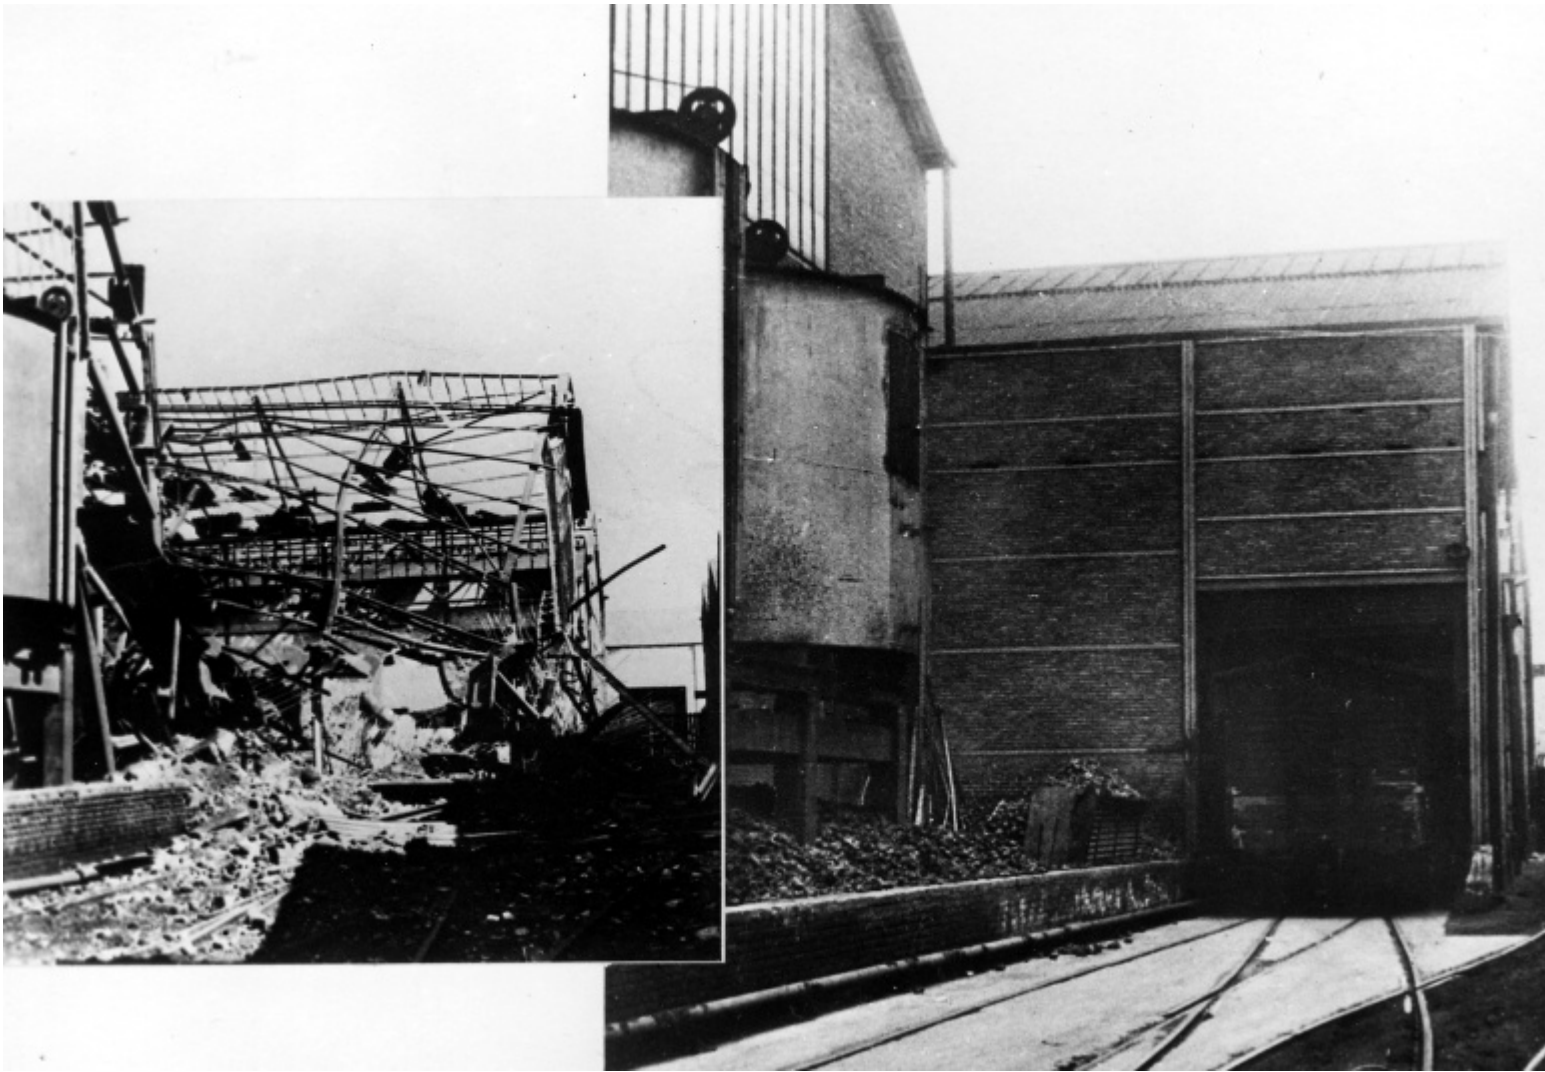

Belgian metal works before and after Marshall Plan

Accession Number

58-328

Description

Before and after photo of a Belgian metal works under the Marshall Plan. This photograph is also in the album "The Marshall Plan at Mid Mark" (64-1213 and 1214).

Date(s)

ca.

1947

5x7 inches (13x18 cm)

Black & White

Keywords

International relief

Reconstruction (1939-1951)