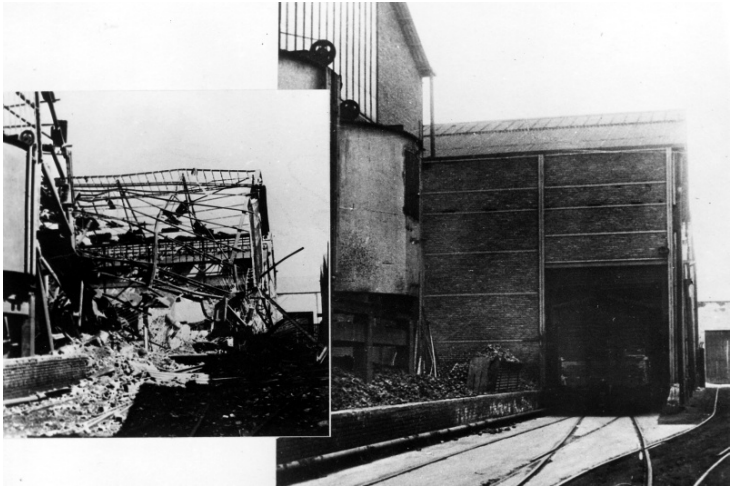

Belgian metal works before and after Marshall Plan

Description

Before and after photo of a Belgian metal works under the Marshall Plan. This photograph is also in the album "The Marshall Plan at Mid Mark" (64-1213 and 1214).

Date(s)

ca.
1947

Accession Number 58-328

5x7 inches (13x18 cm) Black & White

Keywords International relief Reconstruction (1939-1951)

HST Keywords Belgium - Belgian metal works; Marshall Plan

Rights The Library is unaware of any copyright claims to this item; use at your own risk.