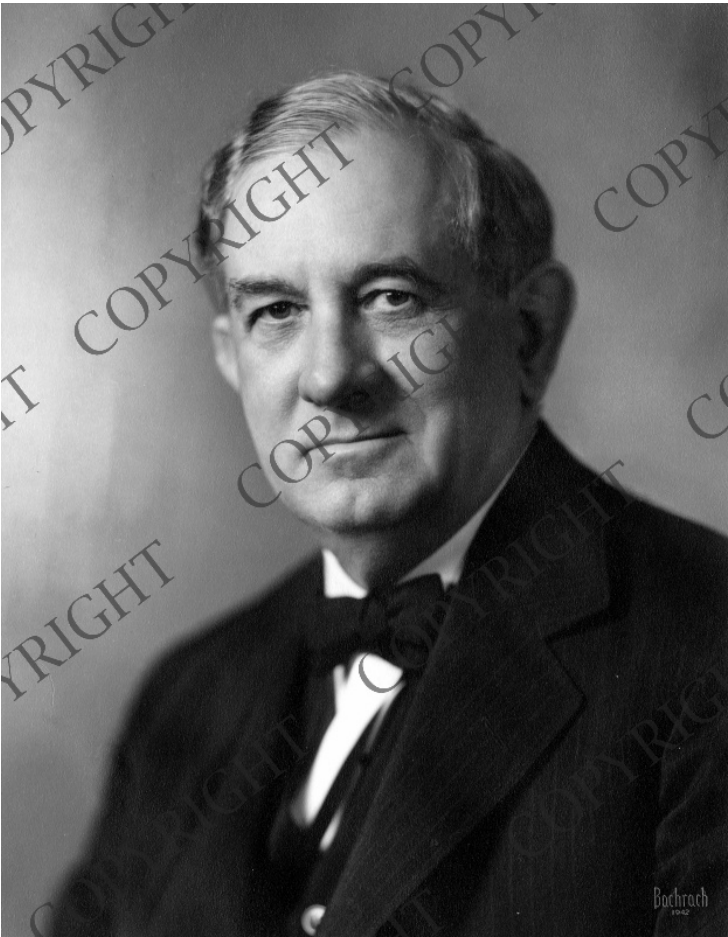

Tom Connally

Description

Autographed portrait of Senator Tom Connally.

Date(s)

ca.
1945

Accession Number 58-187

7.25x9.25 inches Black & White

Keywords Legislators

HST Keywords Connally, Tom; Autographs - Connally, Tom

People Pictured Connally, Tom, 1877-1963

Rights Copyrighted - This item is copyrighted and cannot be published, reproduced, or otherwise used without the explicit permission of the copyright holder.