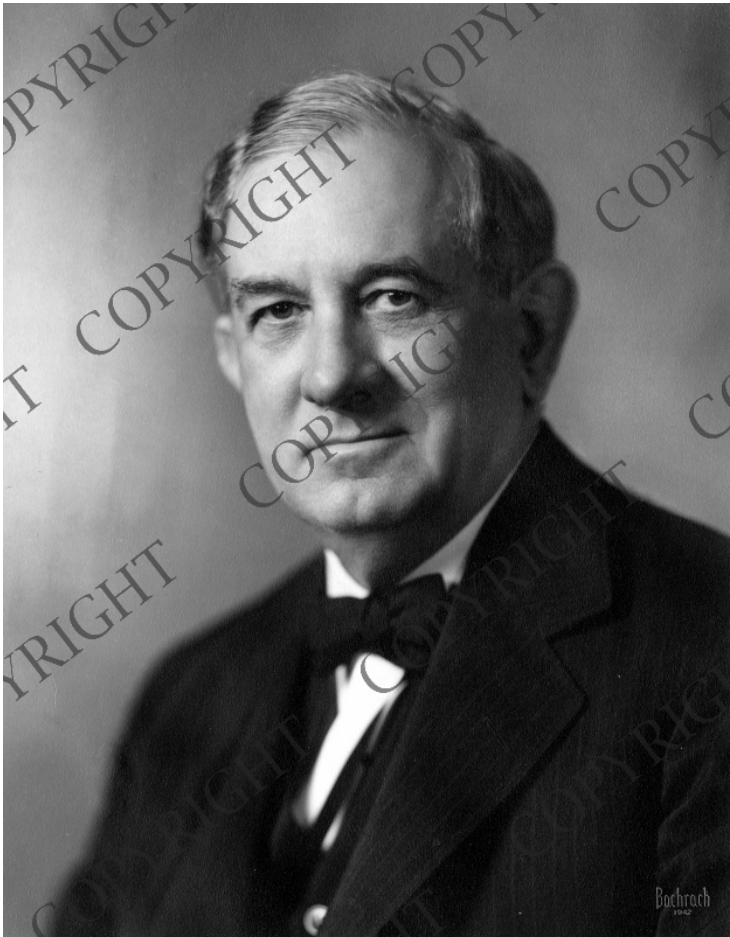

Tom Connally

Description

Autographed portrait of Senator Tom Connally.

Date(s)

ca.
1945

Accession Number 58-187

7.25x9.25 inches Black & White

Keywords Legislators

HST Keywords Connally, Tom; Autographs - Connally, Tom

People Pictured Connally, Tom, 1877-1963

Rights Copyrighted - This item is copyrighted and cannot be published, reproduced, or otherwise used without the explicit permission of the copyright holder.