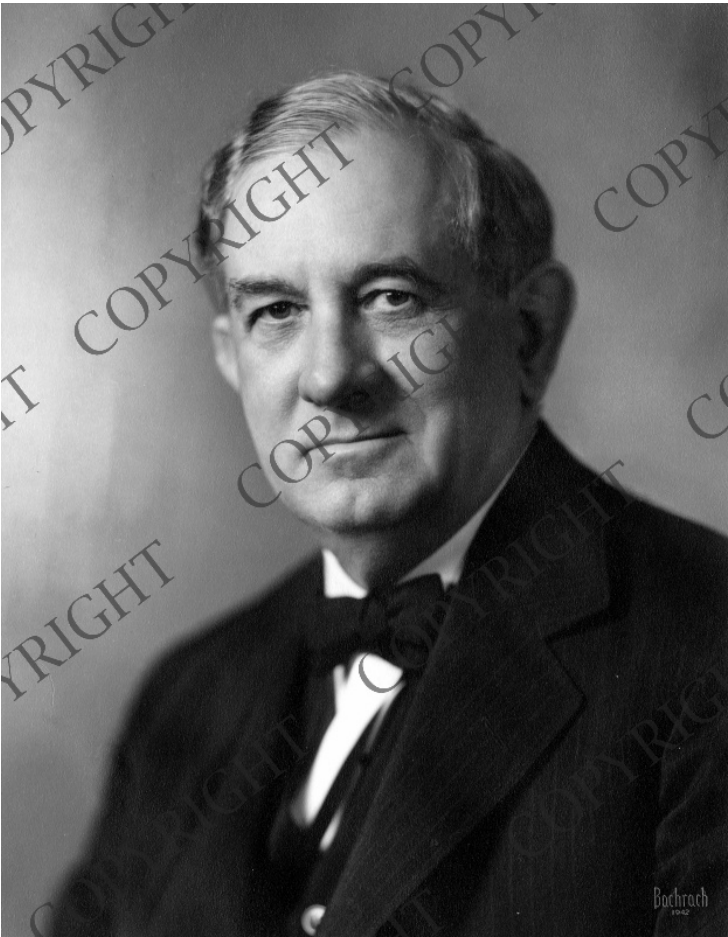

Tom Connally

Description

Autographed portrait of Senator Tom Connally.

Date(s)

ca.

1945

Accession Number

58-187

7.25x9.25 inches Black & White

Keywords Legislators

HST Keywords Connally, Tom; Autographs - Connally, Tom

People Pictured Connally, Tom, 1877-1963

Rights Copyrighted - This item is copyrighted and cannot be published, reproduced, or otherwise used without the explicit permission of the copyright holder.