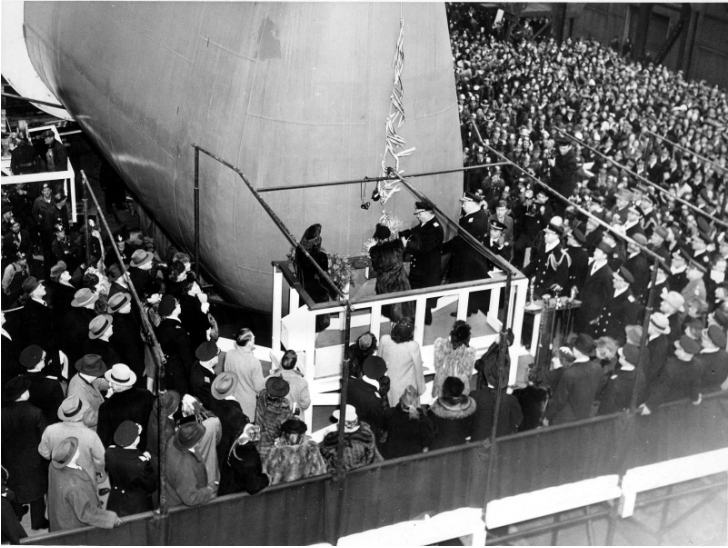

# Margaret Truman Breaking Champagne Bottle on the Bow of the USS Missouri

## Description

Jane Tunstall Lingo (left) and Rear Admiral Monroe Kelly (right) on the podium with Margaret Truman (center) while she breaks the champagne bottle against the bow of the USS Missouri during its christening ceremonies.