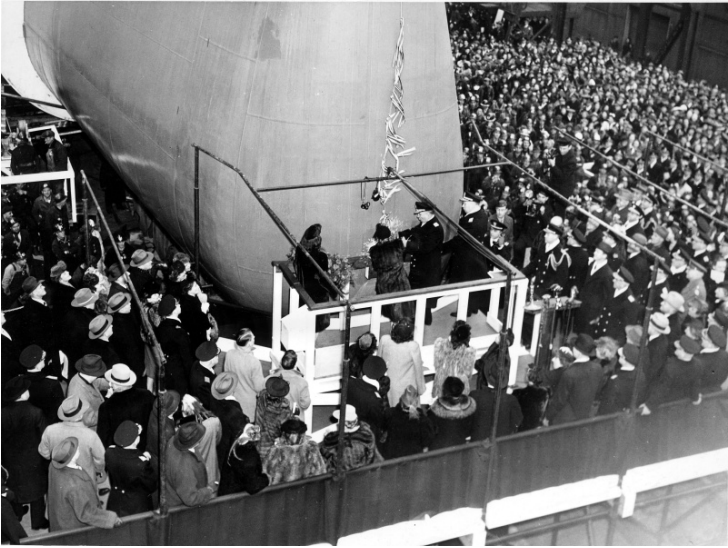

Margaret Truman Breaking Champagne Bottle on the Bow of the USS Missouri

Description

Jane Tunstall Lingo (left) and Rear Admiral Monroe Kelly (right) on the podium with Margaret Truman (center) while she breaks the champagne bottle against the bow of the USS Missouri during its christening ceremonies.

Date(s)

January 29, 1944

Accession Number

58-769-14

8x10 inches (21x26 cm) Black & White

Keywords Battleships Dedications (Monuments, etc.) Naval officers Shipyards

HST Keywords Ships - USS Missouri - Launching; Truman - Ships - USS Missouri - Launching; Truman, Margaret - Christening - Ships - USS Missouri