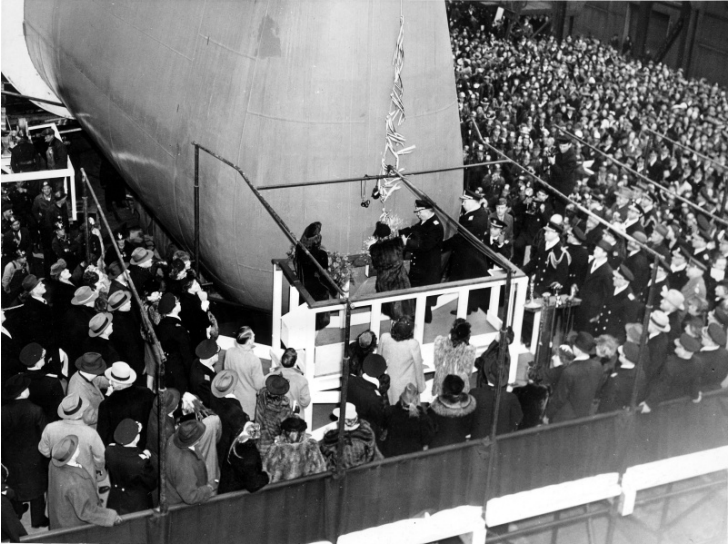

Margaret Truman Breaking Champagne Bottle on the Bow of the USS Missouri

Description

Jane Tunstall Lingo (left) and Rear Admiral Monroe Kelly (right) on the podium with Margaret Truman (center) while she breaks the champagne bottle against the bow of the USS Missouri during its christening ceremonies.

Date(s)

January 29, 1944

Accession Number
58-769-14

8x10 inches (21x26 cm) Black & White

Keywords Battleships Dedications (Monuments, etc.) Naval officers Shipyards

HST Keywords Ships - USS Missouri - Launching; Truman - Ships - USS Missouri - Launching; Truman, Margaret - Christening - Ships - USS Missouri