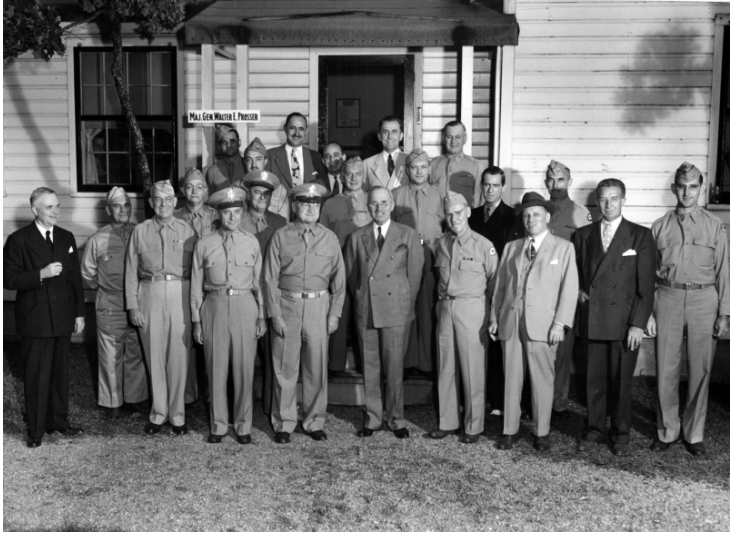

Senator Truman and Others Inspecting Camp Crowder

Accession Number 77-82

Description

Senator Harry S. Truman and others inspecting Camp Crowder, Missouri. Front Row, left to right: Albert Strong, Colonel Ernest Barker, Colonel George Teachout, Brigadier General Calvert Arnold, Major General Walter E. Prosser, Senator Truman, Brigadier Generals Charles Milliken, Barney L. Allis, and Frank H. Duggins, Lieutenant Colonel Harry Wright. Middle row, left to right: Colonel Walter F. Hamilton, Colonel Robert A. Willard, Colonel Sol P. Fink, Major Thomas D. Mitchell, Matthew Connelly, and Lieutenant Colonel Francis Rickley. Back row, left to right: Captain Mark M. Marks, Majors Henry Gann, Paul Van Pool, George Spiva, Harry Ensley, and Lieutenant Colonel Bain.

Date(s)

August 20, 1944

8x10 inches (21x26 cm) Black & White

Keywords Legislators Military bases Soldiers

HST Keywords Military Bases - Camp Crowder; Truman - Senator - Truman Committee

People Pictured Connelly, Matthew J., 1907-1976 Prosser, Walter Evans, 1882-1981 Truman, Harry S., 1884-1972