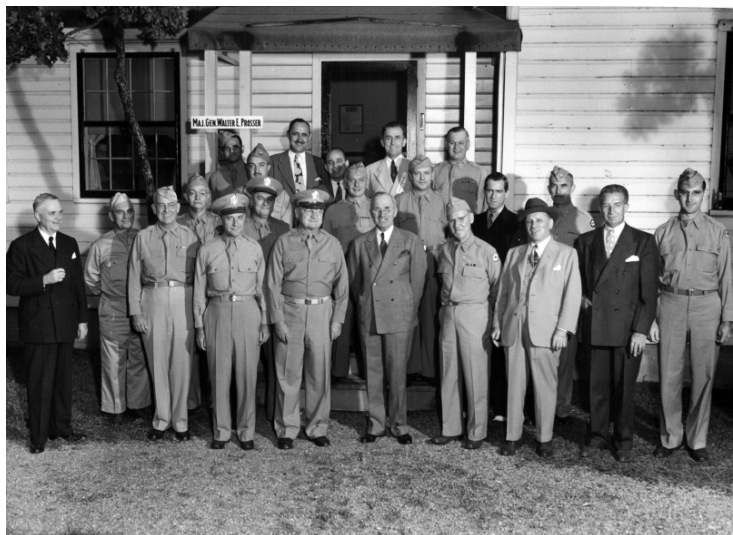

# Senator Truman and Others Inspecting Camp Crowder

## Description

Senator Harry S. Truman and others inspecting Camp Crowder, Missouri. Front Row, left to right: Albert Strong, Colonel Ernest Barker, Colonel George Teachout, Brigadier General Calvert Arnold, Major General Walter E. Prosser, Senator Truman, Brigadier Generals Charles Milliken, Barney L. Allis, and Frank H. Duggins, Lieutenant Colonel Harry Wright. Middle row, left to right: Colonel Walter F. Hamilton, Colonel Robert A. Willard, Colonel Sol P. Fink, Major Thomas D. Mitchell, Matthew Connelly, and Lieutenant Colonel Francis Rickley. Back row, left to right: Captain Mark M. Marks, Majors Henry Gann, Paul Van Pool, George Spiva, Harry Ensley, and Lieutenant Colonel Bain.