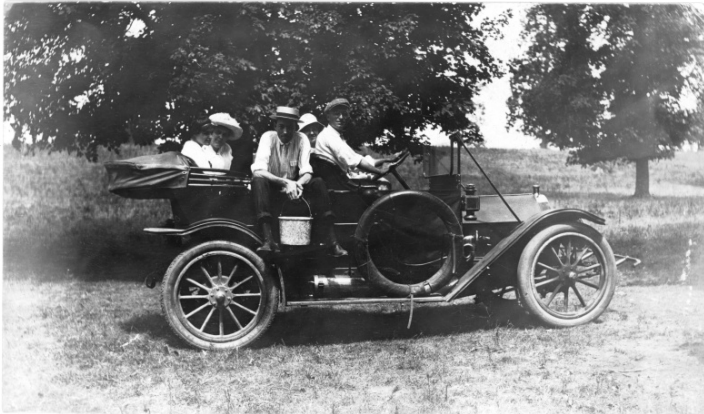

# Truman and friends on a ride in his car

## Description

Harry S. Truman's 1911 Stafford car. From left to right: Natalie Ott Wallace, Emma P. (Mrs. William) Southern, Frank Gates Wallace, Bess Wallace, and Harry S. Truman. This photograph was taken during a picnic near the Little Blue River around 1915. Identification by Miss Ethel Noland. Photo was probably taken by George Wallace. From the Estate of Mary Jane Truman.

Date(s)

ca.

1915

Accession Number

79-20

8x10 inches (21x26 cm)      Black & White

Keywords    Automobiles      Presidential automobiles      Presidential family

HST Keywords    Automobile - Truman In - 1915; Truman - Childhood - Youth; Truman - Bess - Childhood - Youth; Truman - Relatives - Wallace, Mrs. Frank; Truman - Relatives - Wallace - Frank