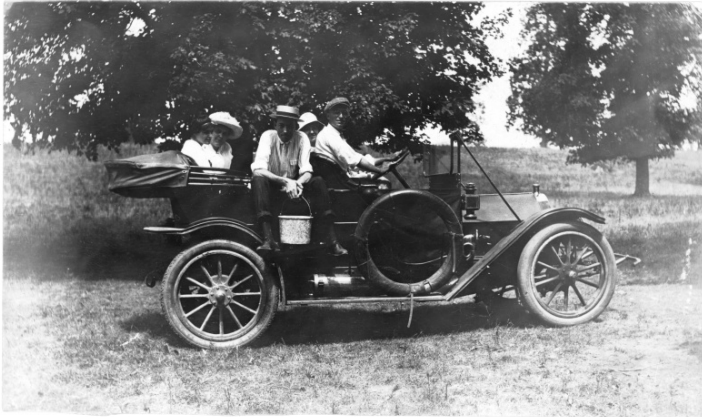

# Truman and friends on a ride in his car

## Description

Harry S. Truman's 1911 Stafford car. From left to right: Natalie Ott Wallace, Emma P. (Mrs. William) Southern, Frank Gates Wallace, Bess Wallace, and Harry S. Truman. This photograph was taken during a picnic near the Little Blue River around 1915.

Identification by Miss Ethel Noland. Photo was probably taken by George Wallace. From the Estate of Mary Jane Truman.

Date(s)

ca.

1915

Accession Number

79-20

8x10 inches (21x26 cm)    Black & White

Keywords    Automobiles    Presidential automobiles    Presidential family