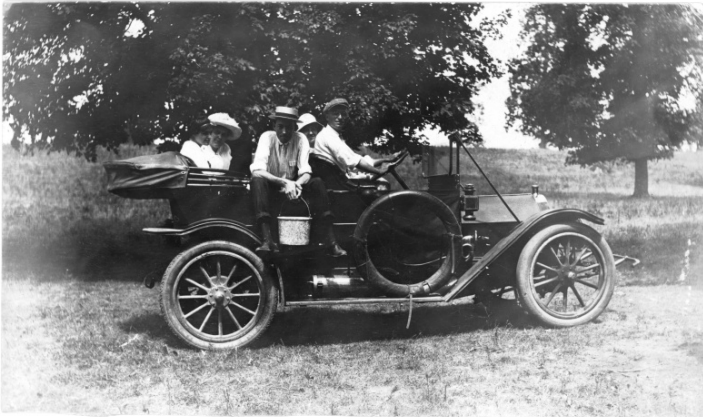

Truman and friends on a ride in his car

Description

Harry S. Truman's 1911 Stafford car. From left to right: Natalie Ott Wallace, Emma P. (Mrs. William) Southern, Frank Gates Wallace, Bess Wallace, and Harry S. Truman. This photograph was taken during a picnic near the Little Blue River around 1915. Identification by Miss Ethel Noland. Photo was probably taken by George Wallace. From the Estate of Mary Jane Truman.

Date(s)

ca.
1915

Accession Number 79-20

8x10 inches (21x26 cm) Black & White

Keywords Automobiles Presidential automobiles Presidential family

HST Keywords Automobile - Truman In - 1915; Truman - Childhood - Youth; Truman - Bess - Childhood - Youth; Truman - Relatives - Wallace, Mrs. Frank; Truman - Relatives - Wallace - Frank