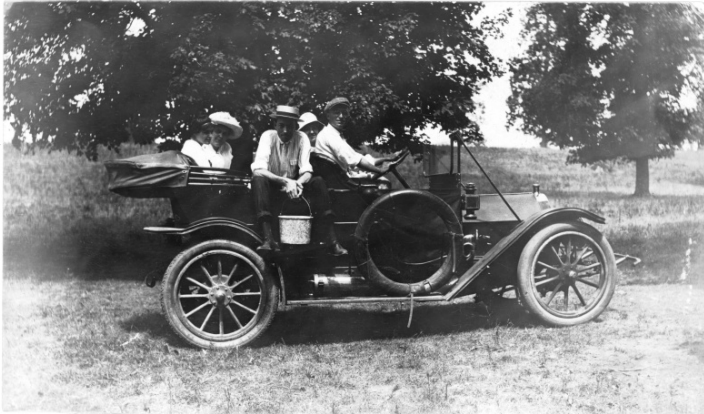

Truman and friends on a ride in his car

Description

Harry S. Truman's 1911 Stafford car. From left to right: Natalie Ott Wallace, Emma P. (Mrs. William) Southern, Frank Gates Wallace, Bess Wallace, and Harry S. Truman. This photograph was taken during a picnic near the Little Blue River around 1915.

Identification by Miss Ethel Noland. Photo was probably taken by George Wallace. From the Estate of Mary Jane Truman.

Date(s)

ca.
1915

Accession Number 79-20

8x10 inches (21x26 cm) Black & White

Keywords Automobiles Presidential automobiles Presidential family